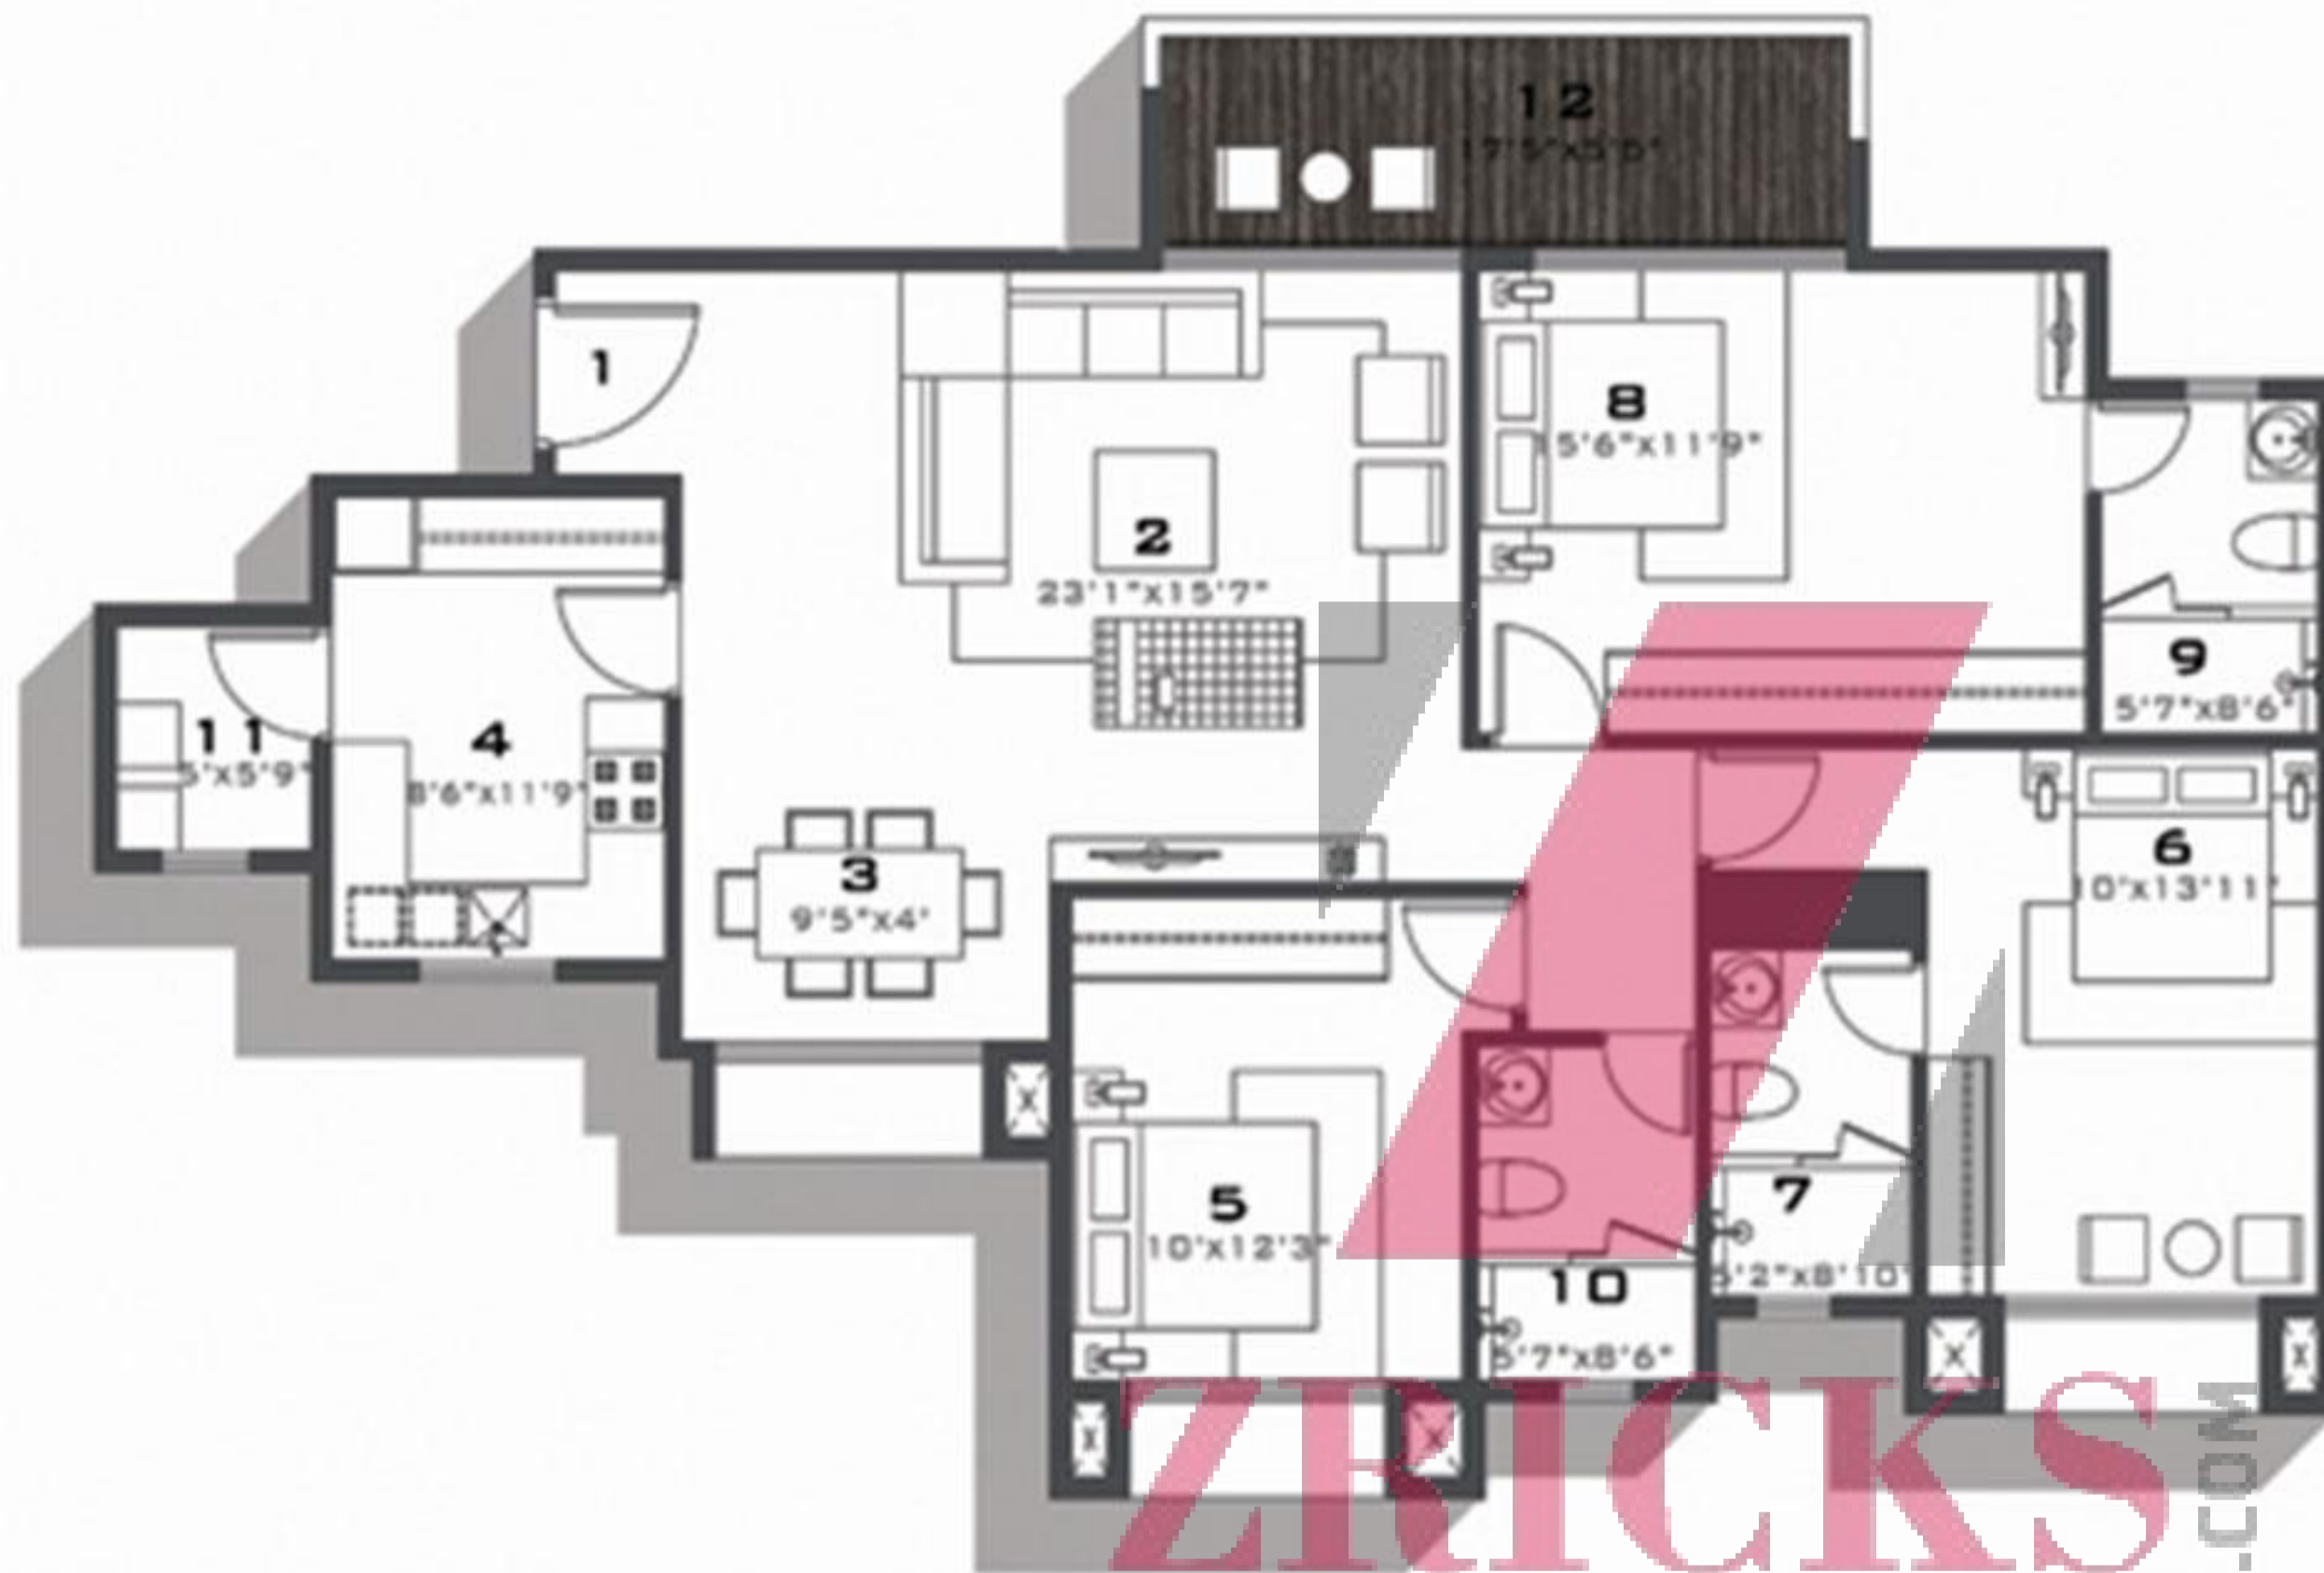

TYPE	FLAT NOS.	B.U.A	SALEABLE AREA
3 BHK	1 & 2	1657	2061
3 BHK	3	1387	1660
3 BHK	4	1504	1826

11/ THE CLUB

- AMENITIES:
- SWIMMING POOL
- CHILDREN'S POOL
- FULLY EQUIPPED GYM & EXERCISE HALL
- BADMINTON, SQUASH & TENNIS COURTS
- POOL & BILLIARDS
- HALL FOR ENTERTAINMENT / RECREATION
- BAR
- SPA & SALON
- CAFES / RESTAURANTS
- VARIOUS PARKS & PLAYGROUNDS
- OUTDOOR BASKETBALL COURT
- CRICKET PITCH
- FTHH IN ALL UNITS

HOUSE OF HIRANANDANI HAS PUT TOGETHER AN ENVIABLE LIST OF AMENITIES AND RECREATIONAL FACILITIES FOR YOU TO CHOOSE FROM.

ZRICKS.COM

- 1 - ENTRANCE FOYER
- 2 - LIVING ROOM
- 3 - DINING
- 4 - KITCHEN
- 5 - BEDROOM - 1
- 6 - BEDROOM - 2
- 7 - TOILET 2
- 8 - MASTER SUITE
- 9 - MASTER TOILET
- 10 - COMMON TOILET
- 11 - UTILITY
- 12 - VERANDAH

TYPICAL FLOOR

WING A & B			
TYPE	FLAT NO.	B.U.A	SALES AREA
3BHK	3	1387	1660

- 1 - ENTRANCE FOYER
- 2 - LIVING ROOM
- 3 - DINING
- 4 - KITCHEN
- 5 - BEDROOM - 1

- 6 - BEDROOM - 2
- 7 - TOILET 2
- 8 - MASTER SUITE
- 9 - MASTER TOILET
- 10 - COMMON TOILET

- 11 - MAIDS ROOM
- 12 - VERANDAH

TYPICAL FLOOR

WING A & B			
TYPE	FLAT NO.	B.U.A	SALES AREA
3BHK	4	1504	1826

- 1 - ENTRANCE FOYER
- 2 - LIVING ROOM
- 3 - DINING
- 4 - KITCHEN
- 5 - BEDROOM - 1
- 6 - BEDROOM - 2
- 7 - TOILET 2
- 8 - MASTER SUITE
- 9 - DRESS
- 10 - MASTER TOILET
- 11 - COMMON TOILET
- 12 - UTILITY
- 13 - MAIDS ROOM
- 14 - VERANDAH
- 15 - BALCONY