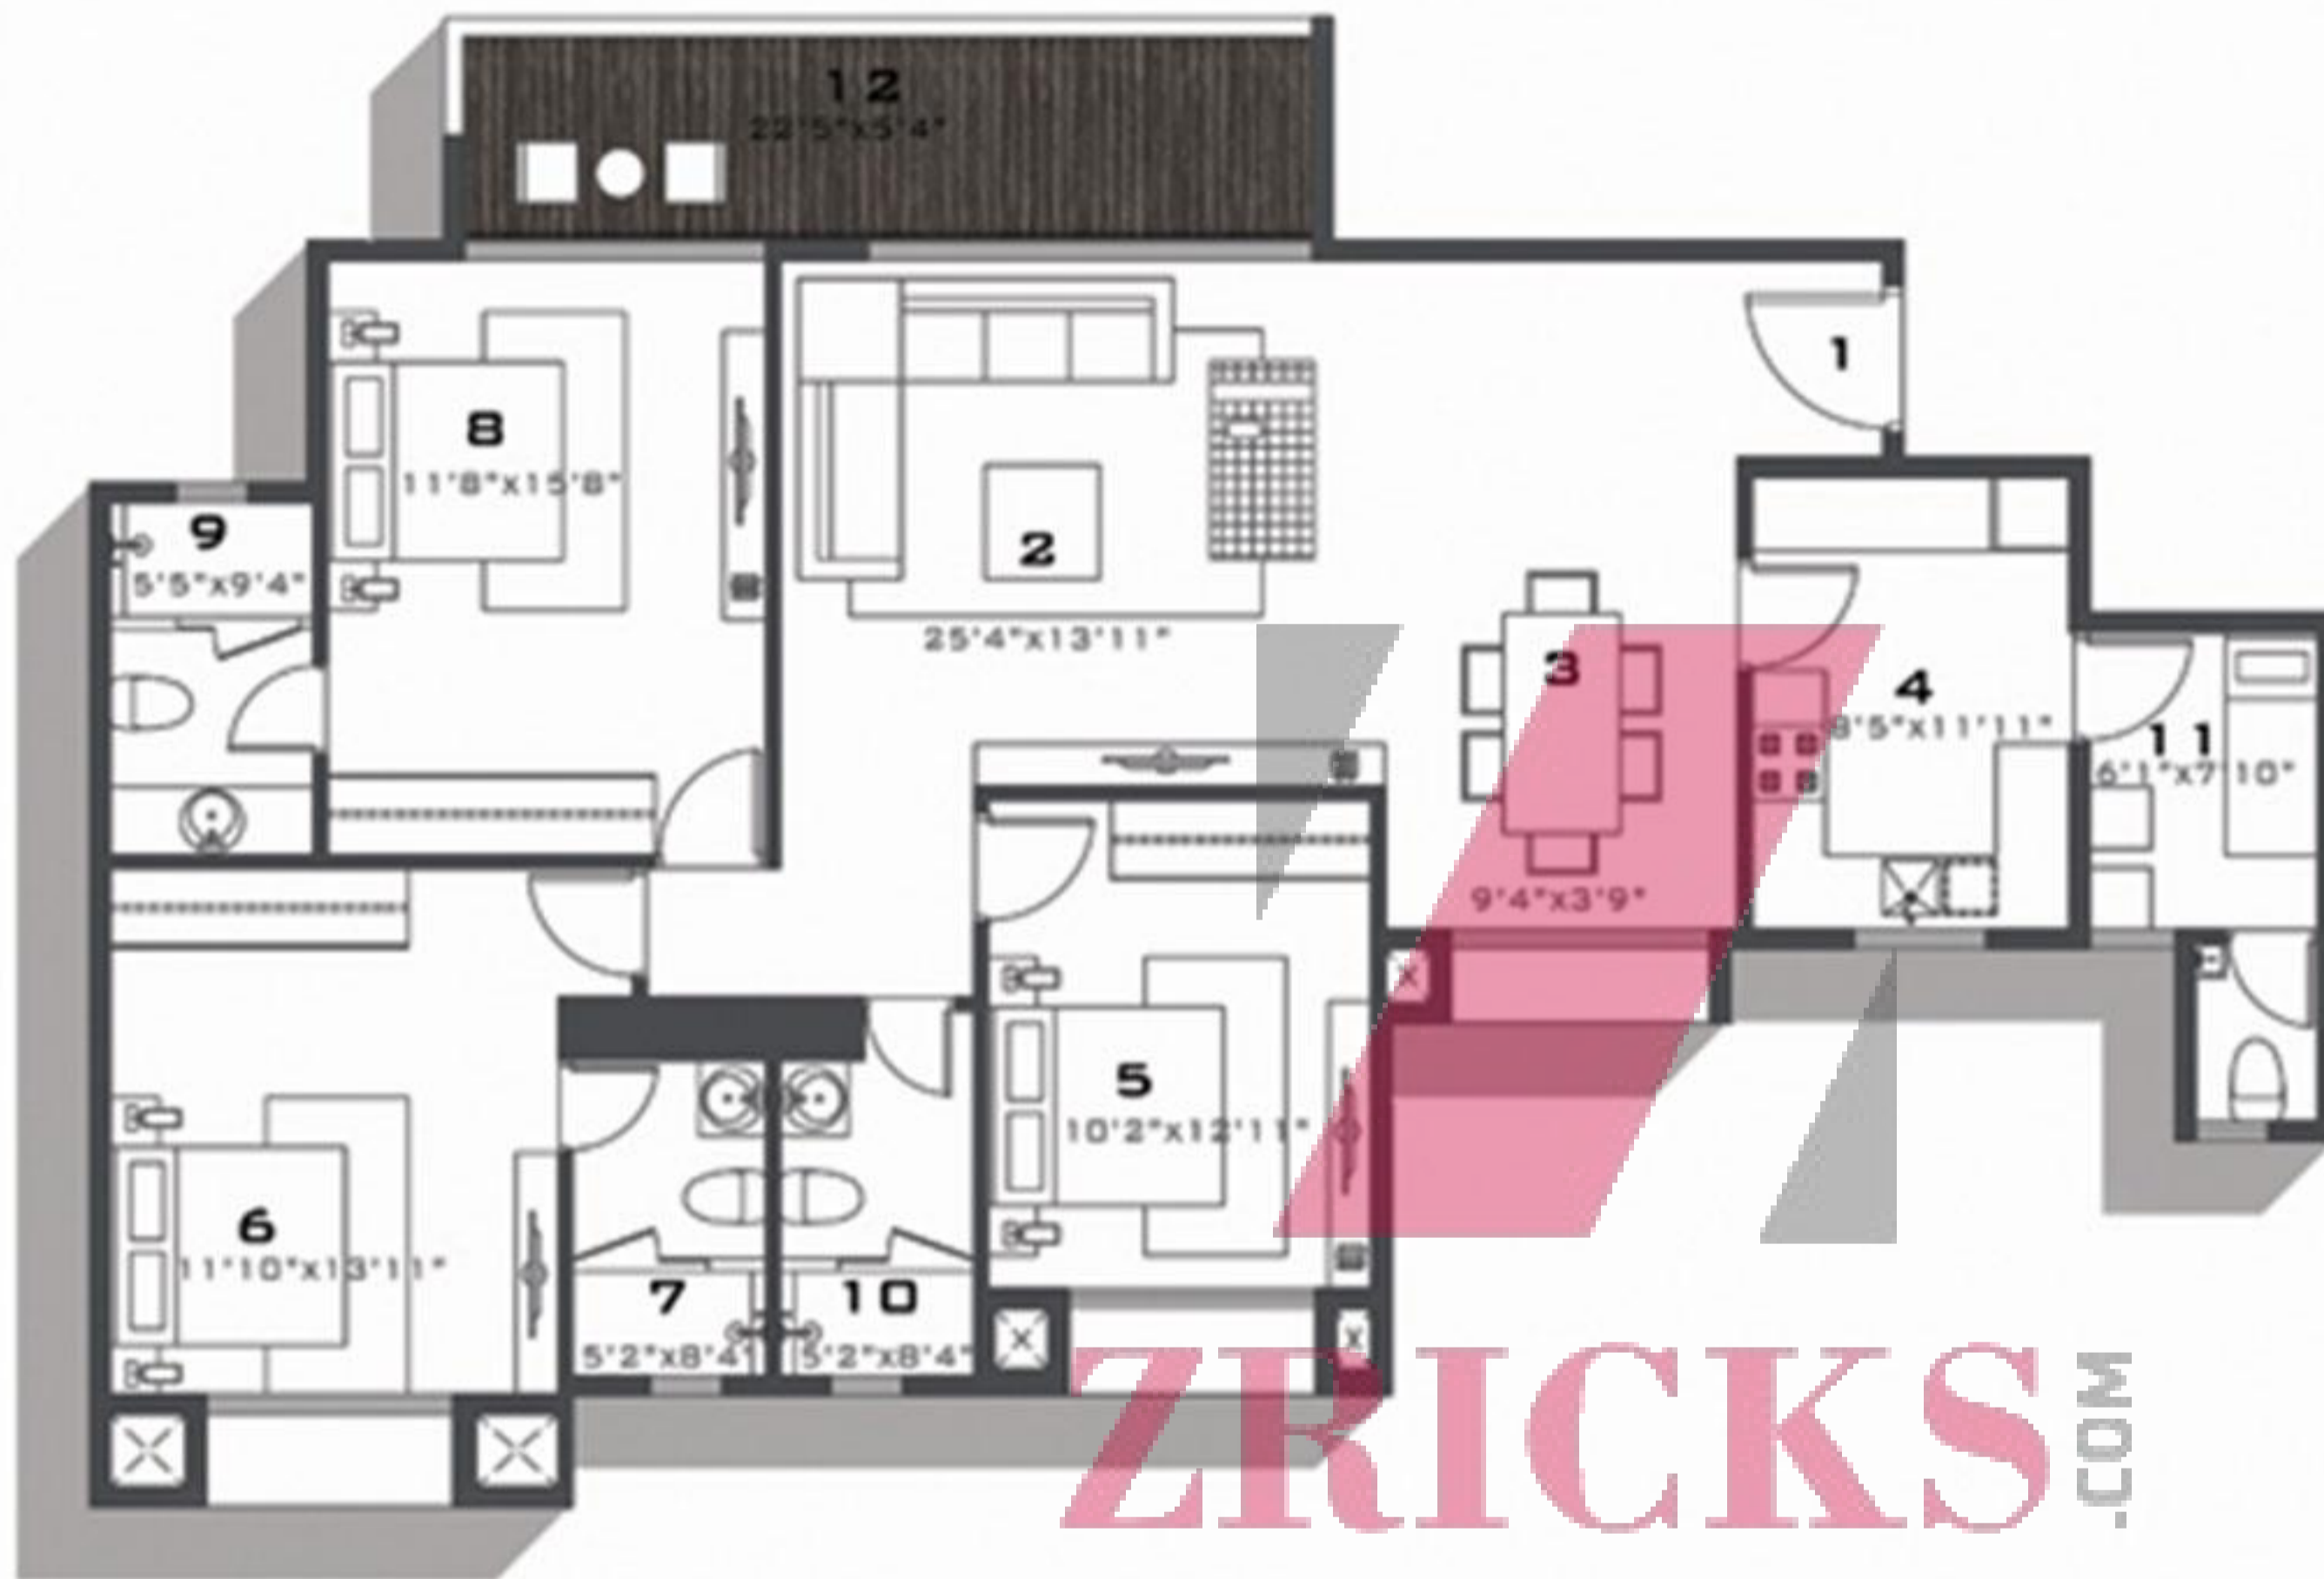

TYPE	FLAT NOS.	B.U.A	SALEABLE AREA
3 BHK	1 & 2	1657	2061
3 BHK	3	1387	1660
3 BHK	4	1504	1826

11/ THE CLUB

- AMENITIES:
- SWIMMING POOL
- CHILDREN'S POOL
- FULLY EQUIPPED GYM & EXERCISE HALL
- BADMINTON, SQUASH & TENNIS COURTS
- POOL & BILLIARDS
- HALL FOR ENTERTAINMENT / RECREATION
- BAR
- SPA & SALON
- CAFES / RESTAURANTS
- VARIOUS PARKS & PLAYGROUNDS
- OUTDOOR BASKETBALL COURT
- CRICKET PITCH
- FTHH IN ALL UNITS

HOUSE OF HIRANANDANI HAS PUT TOGETHER AN ENVIABLE LIST OF AMENITIES AND RECREATIONAL FACILITIES FOR YOU TO CHOOSE FROM.

ZRICKS.COM

- 1 - ENTRANCE FOYER
- 2 - LIVING ROOM
- 3 - DINING
- 4 - KITCHEN
- 5 - BEDROOM - 1
- 6 - BEDROOM - 2
- 7 - TOILET 2
- 8 - MASTER SUITE
- 9 - MASTER TOILET
- 10 - COMMON TOILET
- 11 - UTILITY
- 12 - VERANDAH

TYPICAL FLOOR

WING A & B			
TYPE	FLAT NO.	B.U.A	SALES AREA
3BHK	3	1387	1660

- 1 - ENTRANCE FOYER
- 2 - LIVING ROOM
- 3 - DINING
- 4 - KITCHEN
- 5 - BEDROOM - 1

- 6 - BEDROOM - 2
- 7 - TOILET 2
- 8 - MASTER SUITE
- 9 - MASTER TOILET
- 10 - COMMON TOILET

- 11 - MAIDS ROOM
- 12 - VERANDAH

TYPICAL FLOOR

WING A & B			
TYPE	FLAT NO.	B.U.A	SALES AREA
3BHK	4	1504	1826

- 1 - ENTRANCE FOYER
- 2 - LIVING ROOM
- 3 - DINING
- 4 - KITCHEN
- 5 - BEDROOM - 1
- 6 - BEDROOM - 2
- 7 - TOILET 2
- 8 - MASTER SUITE
- 9 - DRESS
- 10 - MASTER TOILET
- 11 - COMMON TOILET
- 12 - UTILITY
- 13 - MAIDS ROOM
- 14 - VERANDAH
- 15 - BALCONY