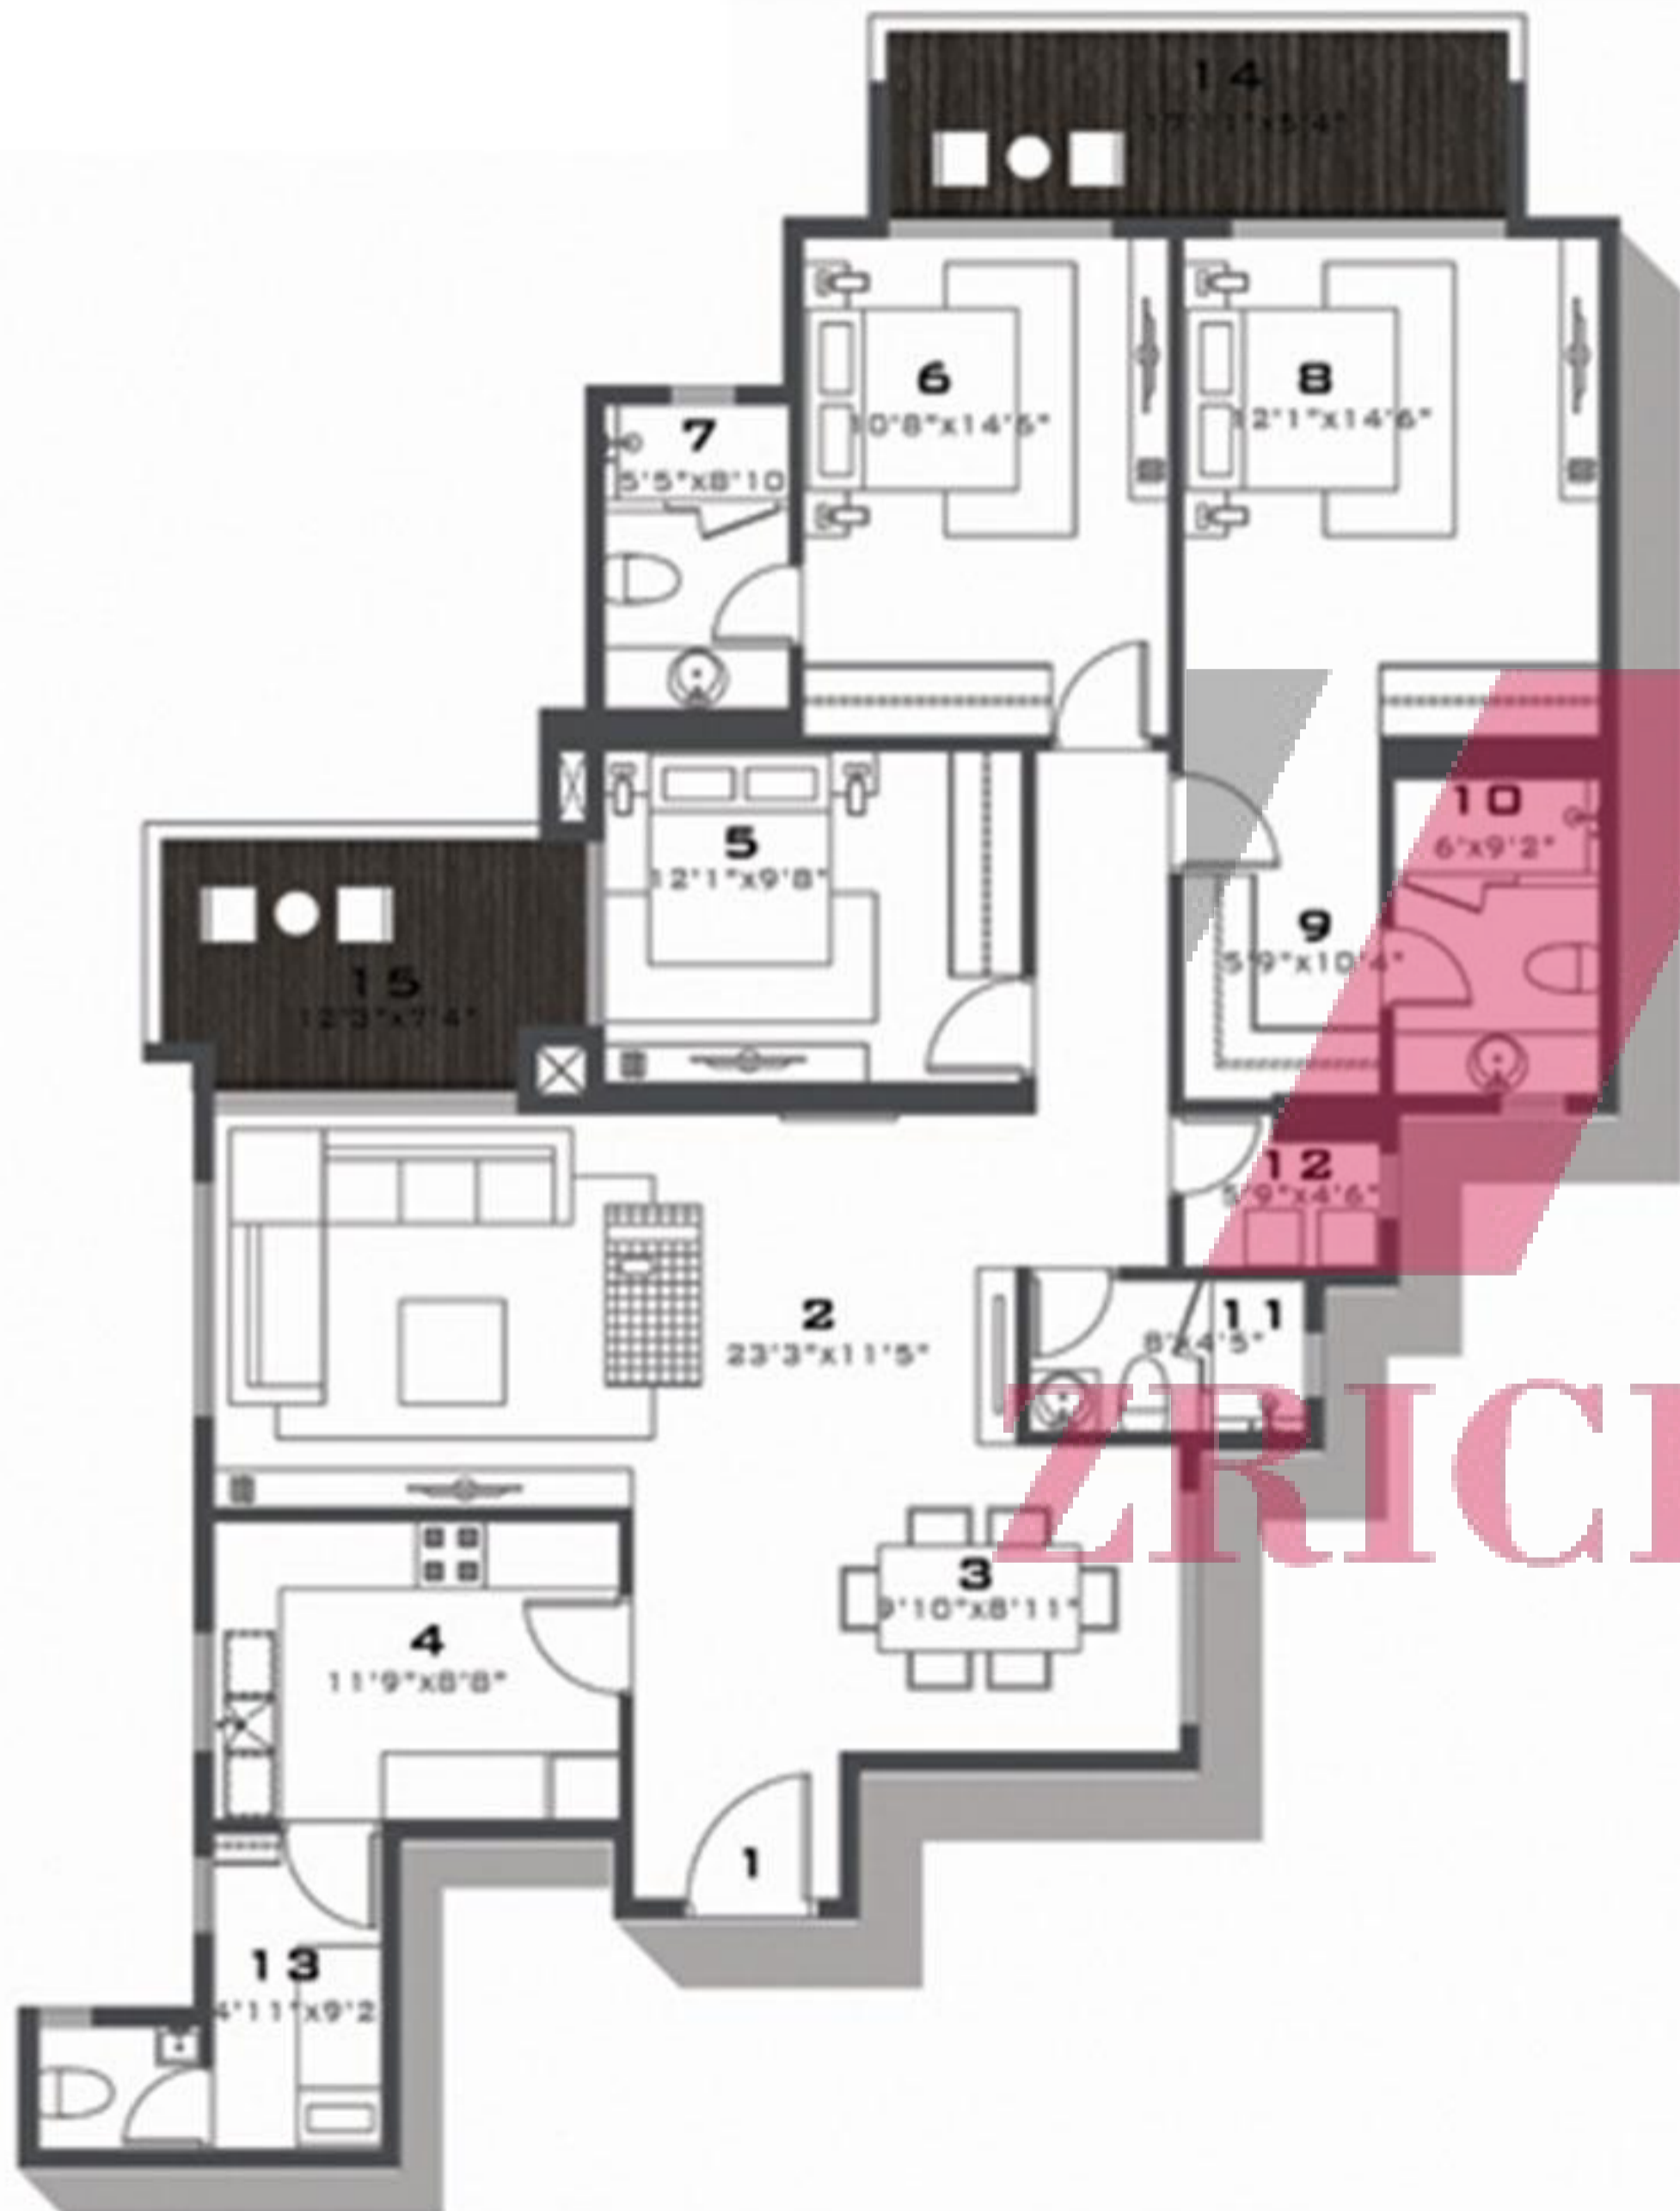

ZRICKS.COM

HOUSE OF
HIRANANDANI

BANNERGHATTA

**LOCATION
MEETS
LIFESTYLE**

**BANNERGHATTA
BENGALURU**

LAKE VERANDAHS

LAKE VERANDAHS
KEY PLAN : TYPICAL FLOOR

KEY PLAN: TYPICAL FLOOR PLAN

HOUSE OF HIRANANDANI HAS PUT TOGETHER AN ENVIABLE LIST OF AMENITIES AND RECREATIONAL FACILITIES FOR YOU TO CHOOSE FROM.

ZRICKS.COM

- 1 - ENTRANCE FOYER
- 2 - LIVING ROOM
- 3 - DINING
- 4 - KITCHEN
- 5 - BEDROOM - 1
- 6 - BEDROOM - 2
- 7 - TOILET 2
- 8 - MASTER SUITE
- 9 - MASTER TOILET
- 10 - COMMON TOILET
- 11 - UTILITY
- 12 - VERANDAH

TYPICAL FLOOR

WING A & B			
TYPE	FLAT NO.	B.U.A	SALES AREA
3BHK	3	1387	1660

- 1 - ENTRANCE FOYER
- 2 - LIVING ROOM
- 3 - DINING
- 4 - KITCHEN
- 5 - BEDROOM - 1

- 6 - BEDROOM - 2
- 7 - TOILET 2
- 8 - MASTER SUITE
- 9 - MASTER TOILET
- 10 - COMMON TOILET

- 11 - MAIDS ROOM
- 12 - VERANDAH

TYPICAL FLOOR

WING A & B			
TYPE	FLAT NO.	B.U.A	SALES AREA
3BHK	4	1504	1826

- 1 - ENTRANCE FOYER
- 2 - LIVING ROOM
- 3 - DINING
- 4 - KITCHEN
- 5 - BEDROOM - 1
- 6 - BEDROOM - 2
- 7 - TOILET 2
- 8 - MASTER SUITE
- 9 - DRESS
- 10 - MASTER TOILET
- 11 - COMMON TOILET
- 12 - UTILITY
- 13 - MAIDS ROOM
- 14 - VERANDAH
- 15 - BALCONY