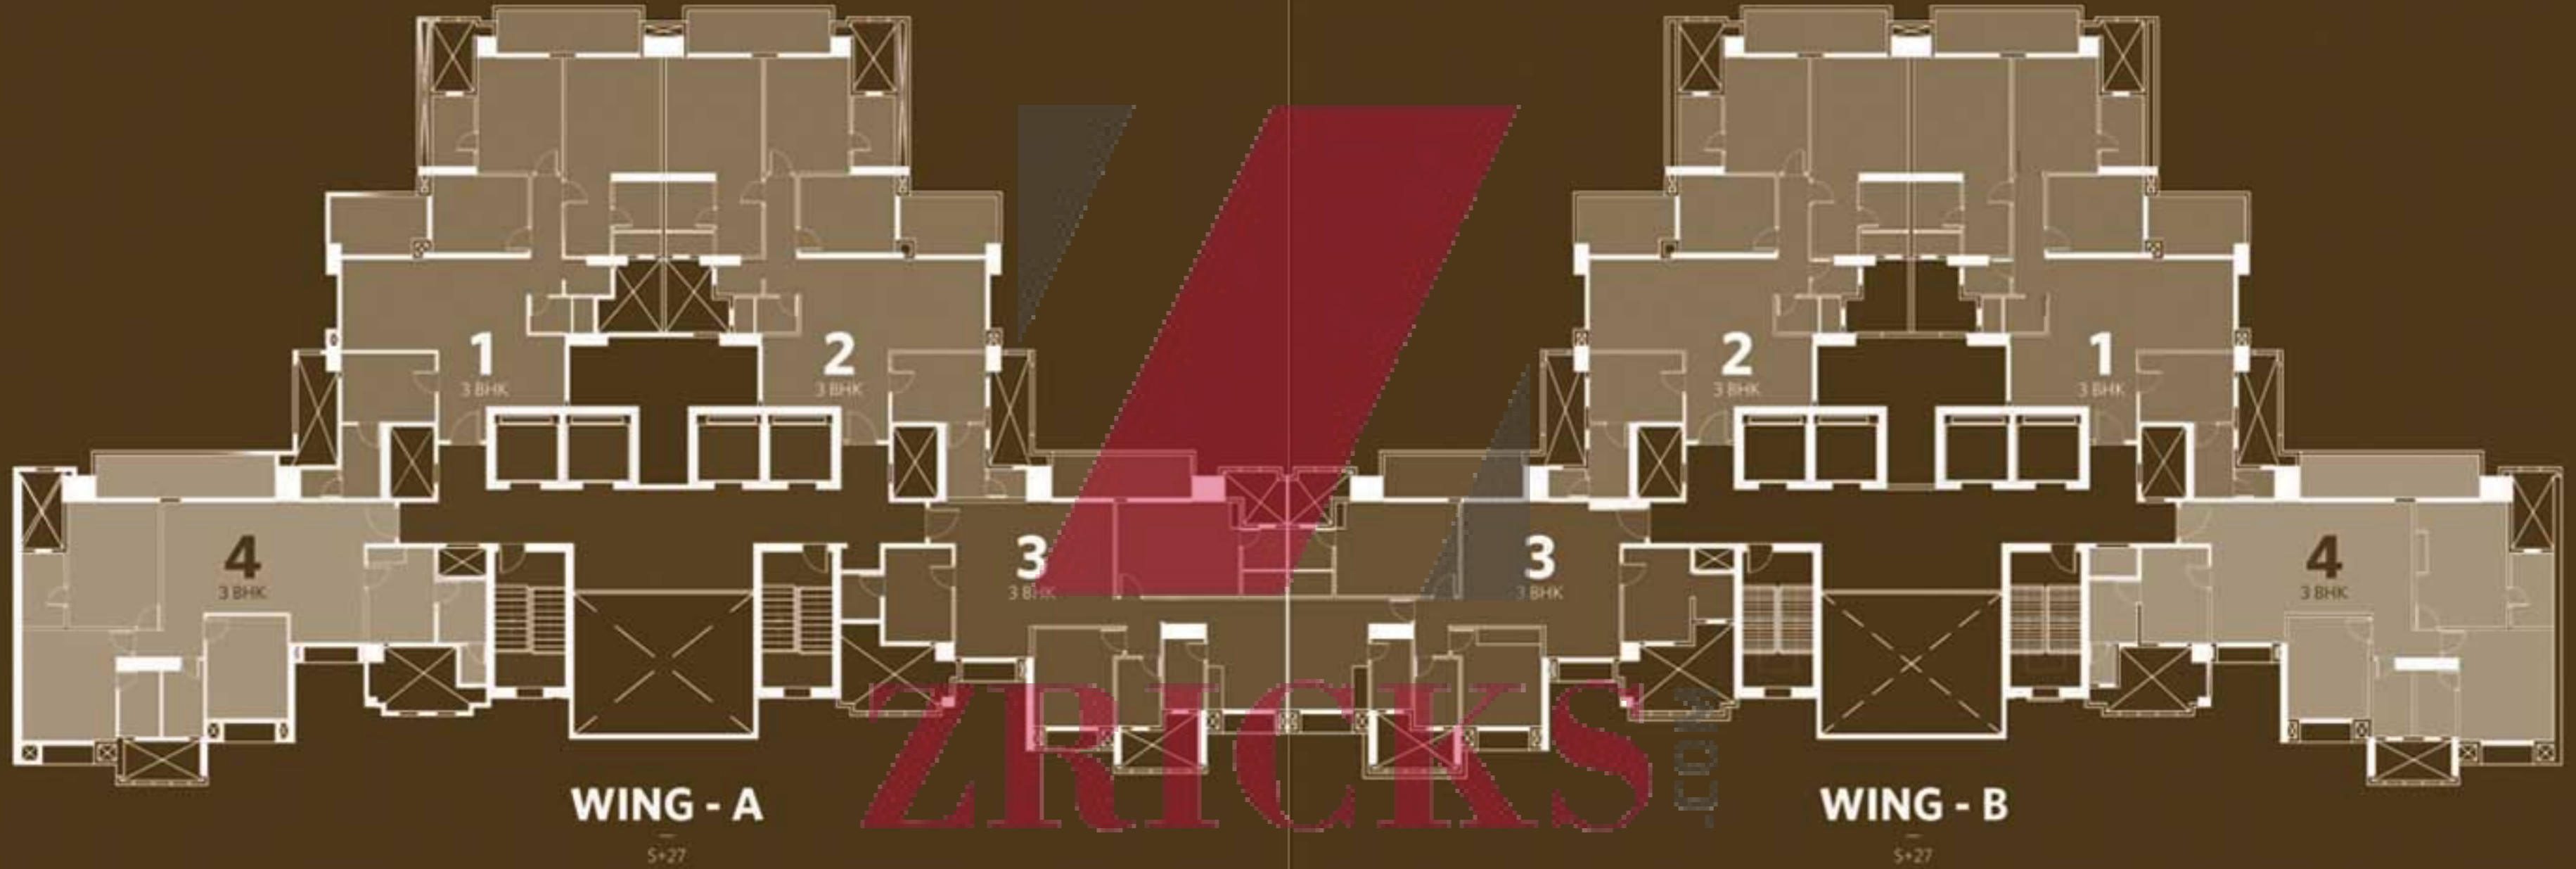

ZRICKS.COM

HOUSE OF
HIRANANDANI

BANNERGHATTA

**LOCATION
MEETS
LIFESTYLE**

**BANNERGHATTA
BENGALURU**

LAKE VERANDAHS

LAKE VERANDAHS
KEY PLAN : TYPICAL FLOOR

KEY PLAN: TYPICAL FLOOR PLAN

TYPE	FLAT NOS.	B.U.A	SALEABLE AREA
3 BHK	1 & 2	1657	2061
3 BHK	3	1387	1660
3 BHK	4	1504	1826

11/ THE CLUB

- AMENITIES:
- SWIMMING POOL
- CHILDREN'S POOL
- FULLY EQUIPPED GYM & EXERCISE HALL
- BADMINTON, SQUASH & TENNIS COURTS
- POOL & BILLIARDS
- HALL FOR ENTERTAINMENT / RECREATION
- BAR
- SPA & SALON
- CAFES / RESTAURANTS
- VARIOUS PARKS & PLAYGROUNDS
- OUTDOOR BASKETBALL COURT
- CRICKET PITCH
- FTHH IN ALL UNITS

TYPICAL FLOOR

WING A & B			
TYPE	FLAT NO.	B.U.A	SALES AREA
3BHK	3	1387	1660

- 1 - ENTRANCE FOYER
- 2 - LIVING ROOM
- 3 - DINING
- 4 - KITCHEN
- 5 - BEDROOM - 1

- 6 - BEDROOM - 2
- 7 - TOILET 2
- 8 - MASTER SUITE
- 9 - MASTER TOILET
- 10 - COMMON TOILET

- 11 - MAIDS ROOM
- 12 - VERANDAH

TYPICAL FLOOR

WING A & B			
TYPE	FLAT NO.	B.U.A	SALES AREA
3BHK	4	1504	1826

- 1 - ENTRANCE FOYER
- 2 - LIVING ROOM
- 3 - DINING
- 4 - KITCHEN
- 5 - BEDROOM - 1
- 6 - BEDROOM - 2
- 7 - TOILET 2
- 8 - MASTER SUITE
- 9 - DRESS
- 10 - MASTER TOILET
- 11 - COMMON TOILET
- 12 - UTILITY
- 13 - MAIDS ROOM
- 14 - VERANDAH
- 15 - BALCONY